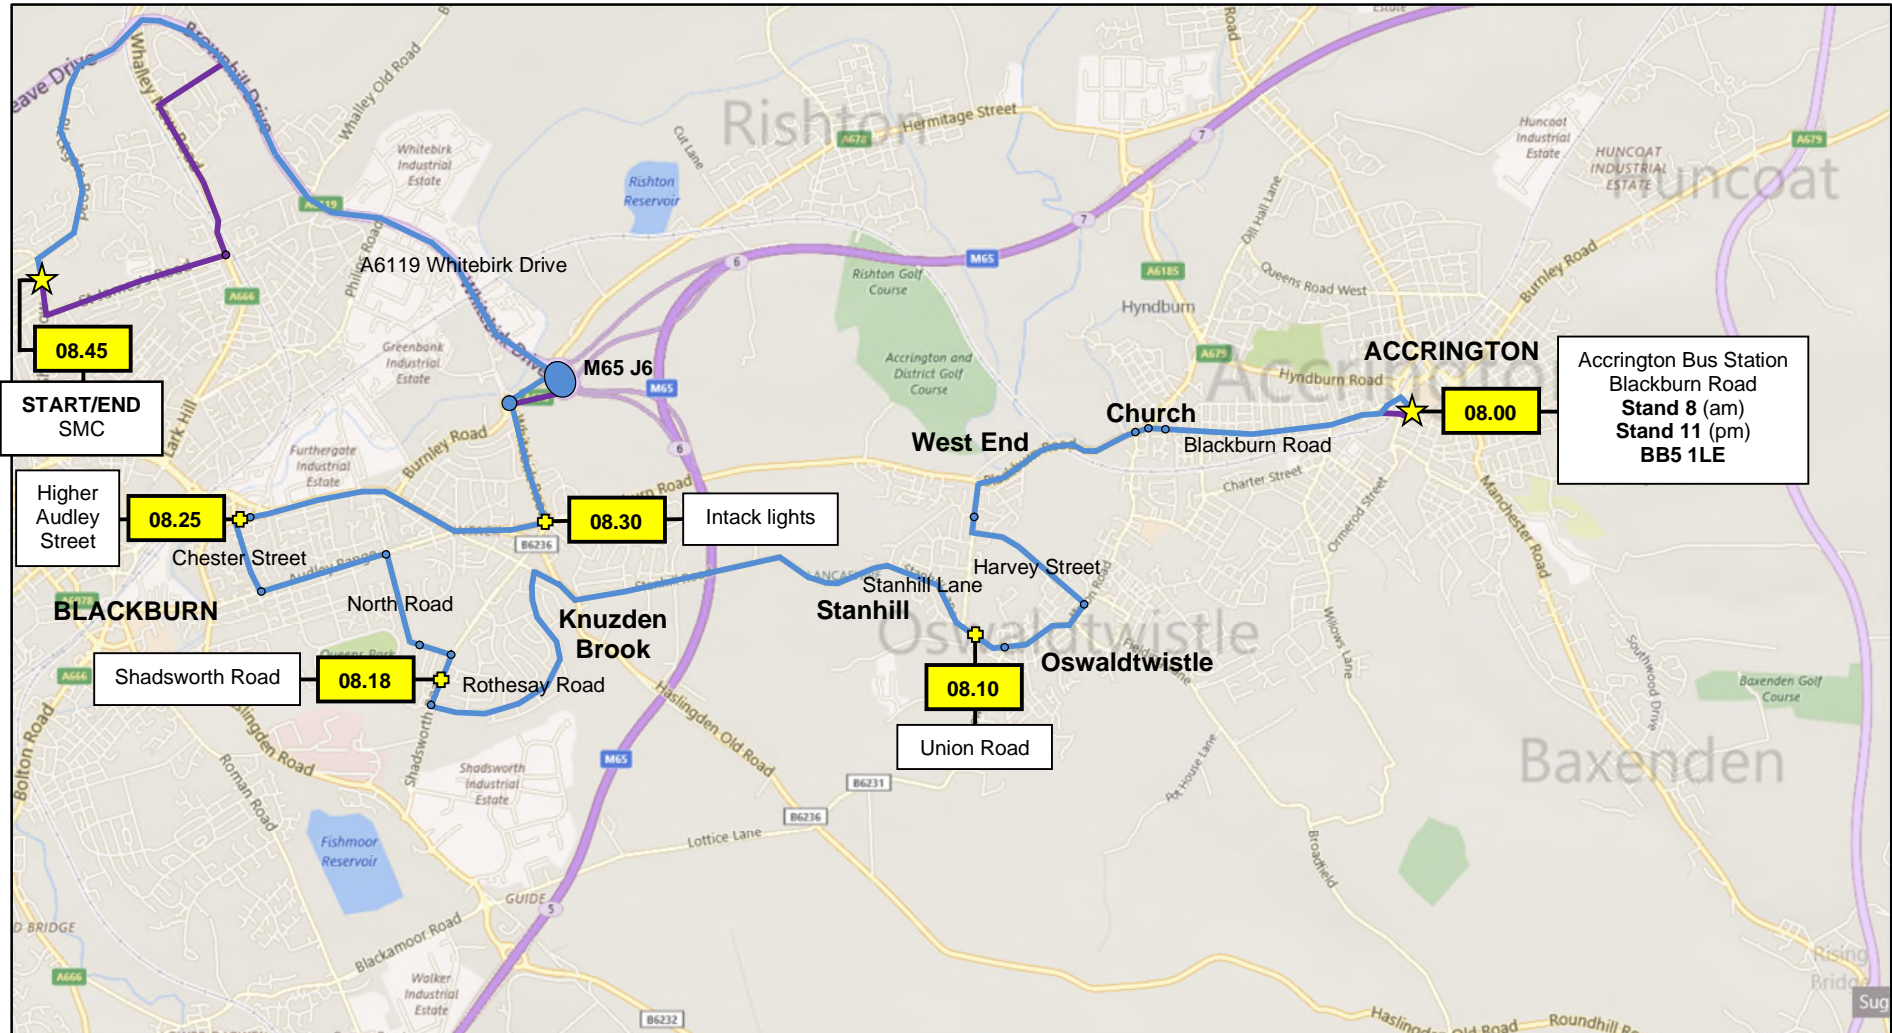

C6

St. Mary's College Blackburn Student Transport Service ACCRINGTON

C6 student information map

- ★ Start/End timing points + am times
- ✚ Interim timing points + am times

- Morning Route
- Afternoon Route

SERVES: **ST. MARY'S COLLEGE BLACKBURN (SMC)**

ROUTE: **ACCRINGTON** – Church – Oswaldtwistle – West End –
Shadsworth – Chester Street – Intack – Pleckgate –
ST. MARY'S COLLEGE BLACKBURN

TIMING POINTS

Morning

ROUTE: **ACCRINGTON** – Church – Oswaldtwistle – West End – Shadsworth – Chester Street – Intack – Pleckgate – **ST. MARY'S COLLEGE BLACKBURN**

ROUTE DESCRIPTION

Morning

Accrington Bus Station Stand 8 – Blackburn Road – A679 Blackburn Road - Thwaites Road – Tennyson Avenue – Harvey Street – Union Road – B6234 Stanhill Lane – Stanhill Road – Knuzden Brook - Haslingden Old Road – Fecitt Brow – Rothesay Road – Shadsworth Road – North Road – Audley Range - Chester Street - A6078 Higher Audley Street – A678 Copy Nook – Bottomgate - Furthergate - A679 Accrington Road – A6119 Whitebirk Road - M65 link road – A6119 Whitebirk Drive – Brownhill Drive - Ramsgreave Drive - Pleckgate Road – Shear Brow - **St. Mary's College bus lane.**

Afternoon

St. Mary's College bus lane - Shear Brow – St. James's Road – A666 Whalley New Road - Emerald Avenue – A6119 Brownhill Drive – Blackburn Road, Accrington – School Street – **service ends at Accrington Bus Station Stand 11.**